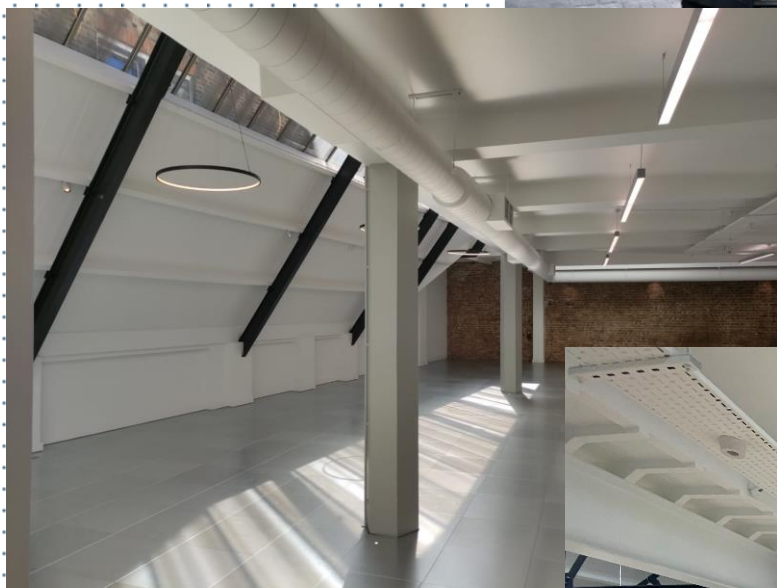

Office Electrical Rewiring, Clerkenwell London