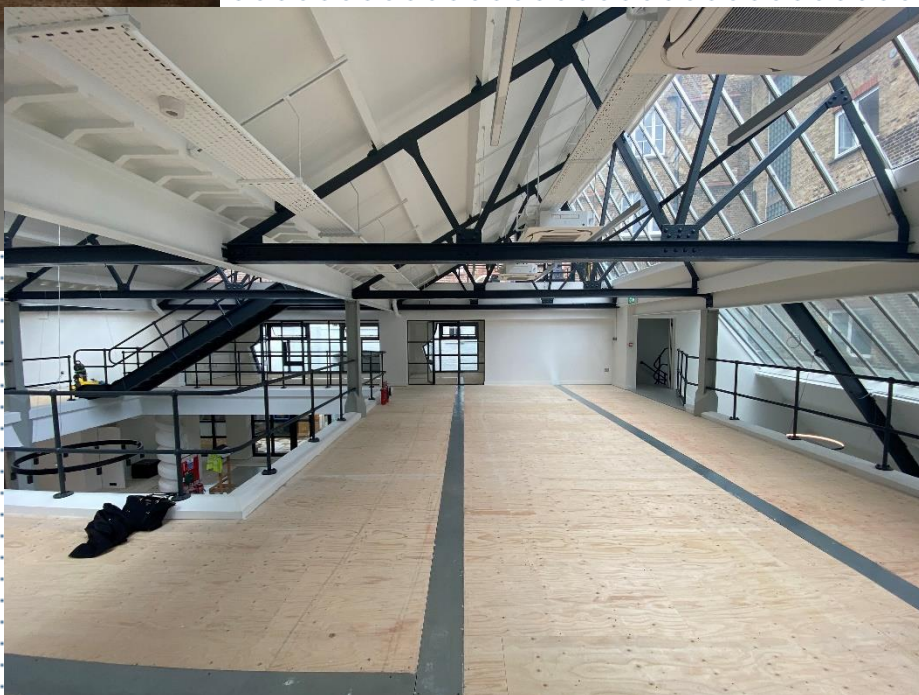

Office Electrical Rewiring, Clerkenwell London